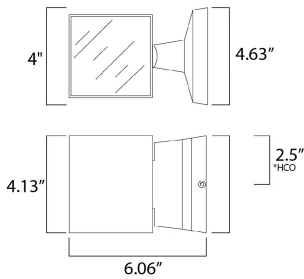

PRODUCT DESCRIPTION

Indirect exterior lighting not only provides illumination where you want but it also highlights the building structure for a beautiful architectural effect. Our collection of up and down lighting fixtures are available in both Architectural Bronze, Black, and Brushed Aluminum.