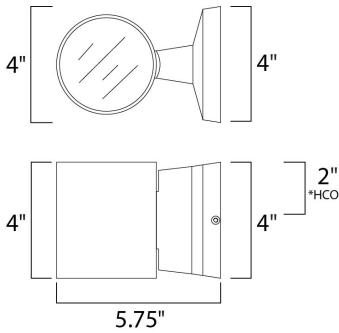

PRODUCT DESCRIPTION

Indirect exterior lighting not only provides illumination where you want but it also highlights the building structure for a beautiful architectural effect. Our collection of up and down lighting fixtures are available in both Architectural Bronze, Black, and Brushed Aluminum.

MEASUREMENTS

DIMENSION : 4" W x 4" H x 5.75" Ext
BACK PLATE : 4" W x 4" H x 2" HCO
HANGING WEIGHT : 2.2 lb

LAMPING

INPUT VOLTAGE : 120V
LUMENS : 720 Rated (296 Del.)
BULB : 2 x 6W LED PCB Integrated , 12W Total
BULB INCLUDED : (Integrated)
DIMMABLE : ELV or Triac CL
CRI : 90+ CRI
COLOR_TEMP : 3000K
LIGHTING_DIRECTION : Up/Down

FINISHES OPTION

- Architectural Bronze (ABZ)
- Brushed Aluminum (AL)

MATERIAL

Aluminum + Glass

RATINGS

cETLus
Wet Location

ADDITIONAL

INSTALL UP/DOWN: Any
OPERATING TEMPERATURE:
-20°C (-4°F), 40°C (104°F)

PHOTOMETRIC: Report Found Online

Always consult a qualified electrician before installing any lighting product.