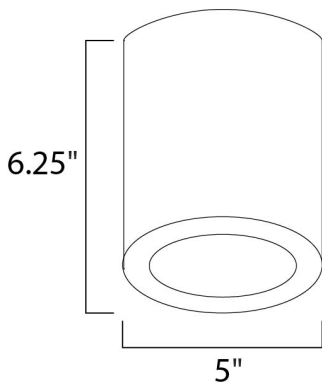

MEASUREMENTS

DIMENSION : 5" L x 5" W x 6.25" H
 HANGING WEIGHT : 3.03 lb

LAMPING

INPUT VOLTAGE : 120V
 LUMENS : 1,200 Rated
 BULB : 1 x 15W LED PCB Integrated , 15W Total
 BULB INCLUDED : (Integrated)
 DIMMABLE : ELV or Triac CL
 CRI : 90+ CRI
 COLOR_TEMP : 3000K