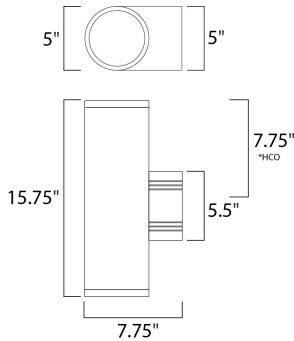

PRODUCT DESCRIPTION

Indirect exterior lighting not only provides illumination where you want but it also highlights the building structure for a beautiful architectural effect. Our collection of up and down lighting fixtures are available in both Architectural Bronze, Black, and Brushed Aluminum.

MEASUREMENTS

DIMENSION : 5" W x 15.75" H x 7.75" Ext
BACK PLATE : 5" W x 5.5" H x 7.75" HCO
HANGING WEIGHT : 8.25 lb

LAMPING

INPUT VOLTAGE : 120V
LUMENS : 1,280 Rated (458 Del.)
BULB : 2 x 16W LED PCB Integrated , 32W Total
BULB INCLUDED : (Integrated)
DIMMABLE : ELV or Triac CL
CRI : 90+ CRI
COLOR_TEMP : 3000K
LIGHTING_DIRECTION : Up/Down

FINISHES OPTION

- Architectural Bronze (ABZ)
- Brushed Aluminum (AL)

MATERIAL

Aluminum + Glass

RATINGS

cETLus
Wet Location

ADDITIONAL

INSTALL UP/DOWN: Any
OPERATING TEMPERATURE:
-20°C (-4°F), 40°C (104°F)

PHOTOMETRIC: Report Found Online

Always consult a qualified electrician before installing any lighting product.