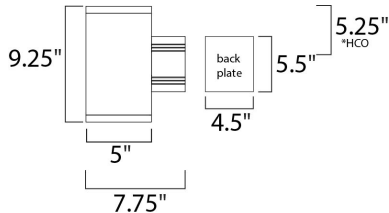

PRODUCT DESCRIPTION

Indirect exterior lighting not only provides illumination where you want but it also highlights the building structure for a beautiful architectural effect. Our collection of up and down lighting fixtures are available in both Architectural Bronze, Black, and Brushed Aluminum.