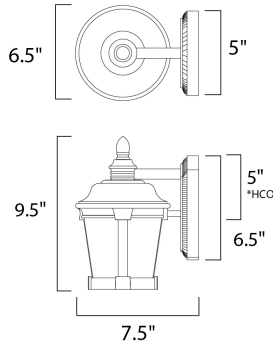

PRODUCT DESCRIPTION

Dover EE is a transitional style; energy saving collection finished in Bronze with Frosted Seedy glass.

MEASUREMENTS

DIMENSION : 6.5" W x 9.5" H x 7.5" Ext
 BACK PLATE : 5" W x 6.5" H x 5" HCO
 HANGING WEIGHT : 2.11 lb