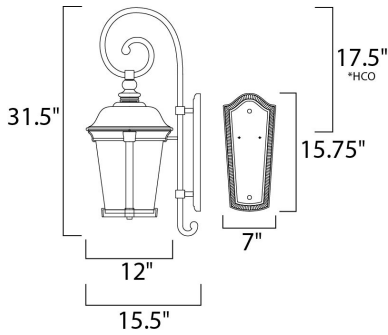

PRODUCT DESCRIPTION

Dover EE is a transitional style; energy saving collection finished in Bronze with Frosted Seedy glass.

MEASUREMENTS

- DIMENSION : 12" W x 31.5" H x 15.5" Ext
- BACK PLATE : 7" W x 15.75" H x 15.5" HCO
- HANGING WEIGHT : 11.88 lb

LAMPING

- INPUT VOLTAGE : 120V
- LUMENS : 1,760 Rated
- BULB : 1 x 26W Fluorescent GU24 , 26W Total
- BULB INCLUDED : (Included)
- DIMMABLE : No
- COLOR_TEMP : 2700K

FINISHES OPTION

GLASS

Frosted Seedy FS

MATERIAL

Die Cast Aluminum

RATINGS

cETLus
Wet Location

ADDITIONAL

INCANDESCENT WATTS: 160
RATED LIFE 10000 Hours
OPERATING TEMPERATURE:
-20°C (-4°F), 40°C (104°F)

PHOTOMETRIC: Report Found Online

Always consult a qualified electrician before installing any lighting product.