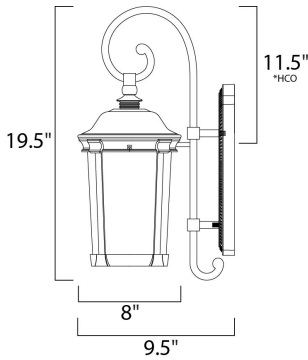

PRODUCT DESCRIPTION

Dover EE is a transitional style; energy saving collection finished in Bronze with Frosted Seedy glass.

MEASUREMENTS

DIMENSION : 8" W x 19.5" H x 9.5" Ext
BACK PLATE : 5" W x 10.5" H x 11.5" HCO
HANGING WEIGHT : 4.82 lb

LAMPING

INPUT VOLTAGE : 120V
LUMENS : 900 Rated
BULB : 1 x 13W Fluorescent GU24 , 13W Total
BULB INCLUDED : (Included)
DIMMABLE : No
COLOR_TEMP : 2700K

FINISHES OPTION

Bronze

GLASS

Frosted Seedy FS

MATERIAL

Die Cast Aluminum

RATINGS

Wet Location

ADDITIONAL

INCANDESCENT WATTS: 82
RATED LIFE 10000 Hours
OPERATING TEMPERATURE:
-20°C (-4°F), 40°C (104°F)

Always consult a qualified electrician before installing any lighting product.