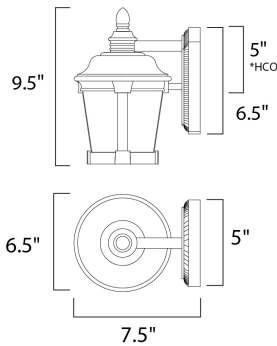

PRODUCT DESCRIPTION

Nantucket EE is a traditional, early American style, energy saving collection from Maxim Lighting International in Country Forge finish with Frosted Seedy glass.

*height from top of the fixture to the center of outlet

MEASUREMENTS

DIMENSION : 8.5" W x 23" H x 11" Ext
BACK PLATE : 4.75" W x 14" H x 13.5" HCO
HANGING WEIGHT : 12.13 lb

LAMPING

INPUT VOLTAGE : 120V
LUMENS : 1,355 Rated
BULB : 1 x 18W Fluorescent GU24 , 18W Total
BULB INCLUDED : (Included)
DIMMABLE : No

FINISHES OPTION

Country Forge (CF)

GLASS

Frosted Seedy FS

MATERIAL

Forged Iron

RATINGS

cETLus
Wet Location

ADDITIONAL

INCANDESCENT WATTS: 123
RATED LIFE 10000 Hours
OPERATING TEMPERATURE:
-20°C (-4°F), 40°C (104°F)

Always consult a qualified electrician before installing any lighting product.