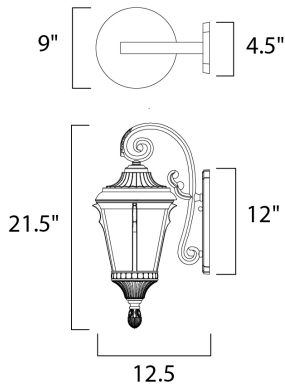

PRODUCT DESCRIPTION

Odessa EE is a traditional, early American style, energy saving collection from Maxim Lighting International in Espresso finish with Latte glass.

MEASUREMENTS

DIMENSION : 9" W x 21.5" H x 12.5" Ext
 BACK PLATE : 4.5" W x 12" H x 10" HCO
 HANGING WEIGHT : 6.6 lb

LAMPING

INPUT VOLTAGE : 120V
 LUMENS : 1,355 Rated
 BULB : 1 x 18W Fluorescent GU24 , 18W Total
 BULB INCLUDED : (Included)
 DIMMABLE : No

FINISHES OPTION

 Espresso

GLASS

Latte LT

MATERIAL

Die Cast Aluminum