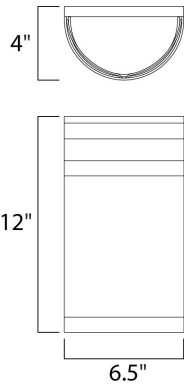

**MEASUREMENTS**

DIMENSION : 6.5" W x 12" H x 4" Ext  
 BACK PLATE : 6.5" W x 12" H x 6" HCO  
 HANGING WEIGHT : 4.63 lb

**LAMPING**

INPUT VOLTAGE : 120V  
 LUMENS : 1,800 Rated  
 BULB : 2 x 13W Fluorescent GU24 , 26W Total  
 BULB INCLUDED : (Included)  
 DIMMABLE : No  
 CRI : 80+ CRI  
 COLOR\_TEMP : 2700K