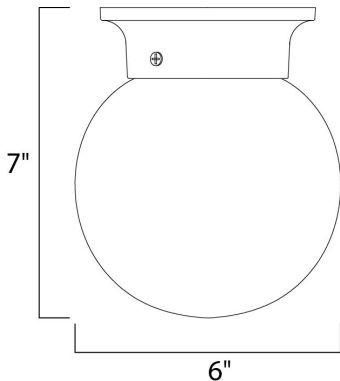

#### MEASUREMENTS

DIMENSION : 6" L x 6" W x 7" H

HANGING WEIGHT : 0.88 lb