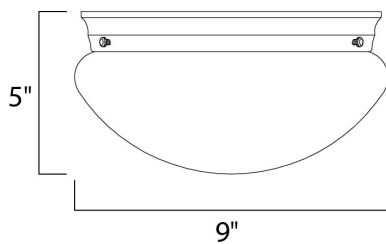

MEASUREMENTS

DIMENSION : 9" L x 9" W x 5" H
HANGING WEIGHT : 2.06 lb

LAMPING

INPUT VOLTAGE : 120V
LUMENS : 1,800 Rated
BULB : 2 x 13W Fluorescent GU24 , 26W Total
BULB INCLUDED : (Included)
DIMMABLE : No
CRI : 80+ CRI
COLOR_TEMP : 2700K