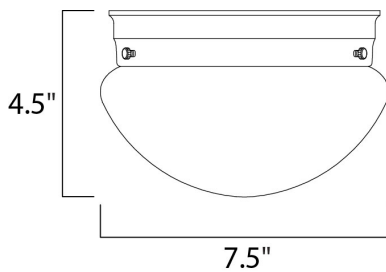

MEASUREMENTS

DIMENSION : 7.5" L x 7.5" W x 4.5" H

HANGING WEIGHT : 1.14 lb

LAMPING

INPUT VOLTAGE : 120V

LUMENS : 900 Rated

BULB : 1 x 13W Fluorescent GU24 , 13W Total

BULB INCLUDED : (Included)