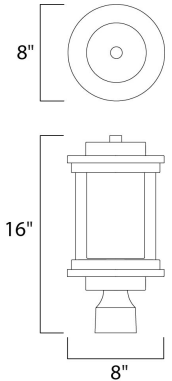

PRODUCT DESCRIPTION

MEASUREMENTS

DIMENSION : 8" W x 16" H
 HANGING WEIGHT : 6.7 lb

LAMPING

INPUT VOLTAGE : 120V
 LUMENS : 1,355 Rated
 BULB : 1 x 18W Fluorescent GU24 , 18W Total
 BULB INCLUDED : (Included)
 DIMMABLE : No
 COLOR_TEMP : 2700K

FINISHES OPTION

 Anthracite

GLASS

Clear and Frosted CLFT

MATERIAL

Die Cast Aluminum

RATINGS

Wet Location