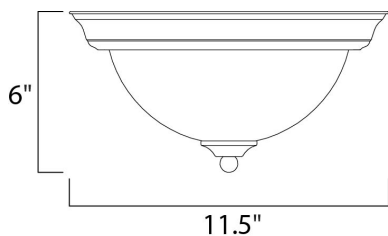

MEASUREMENTS

DIMENSION : 11.5" L x 11.5" W x 6" H
 HANGING WEIGHT : 1.72 lb

LAMPING

INPUT VOLTAGE : 120V
 LUMENS : 1,800 Rated
 BULB : 2 x 13W Fluorescent GU24 , 26W Total
 BULB INCLUDED : (Included)
 DIMMABLE : No
 CRI : 80+ CRI
 COLOR_TEMP : 2700K