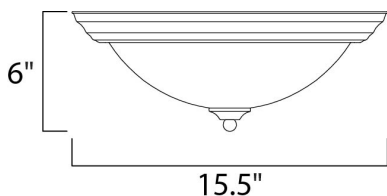

MEASUREMENTS

DIMENSION : 15.5" L x 15.5" W x 6" H
 HANGING WEIGHT : 3.97 lb

LAMPING

INPUT VOLTAGE : 120V
 LUMENS : 2,700 Rated
 BULB : 3 x 13W Fluorescent GU24 , 39W Total
 BULB INCLUDED : (Included)
 DIMMABLE : No
 CRI : 80+ CRI
 COLOR_TEMP : 2700K