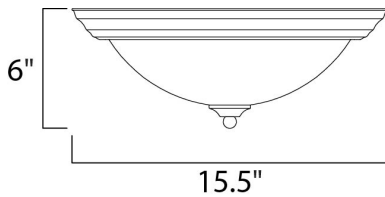

MEASUREMENTS

DIMENSION : 15.5" L x 15.5" W x 6" H
 HANGING WEIGHT : 3.97 lb

LAMPING

INPUT VOLTAGE : 120V
 LUMENS : 2,700 Rated
 BULB : 3 x 13W Fluorescent GU24 , 39W Total
 BULB INCLUDED : (Included)
 DIMMABLE : No
 CRI : 80+ CRI
 COLOR_TEMP : 2700K