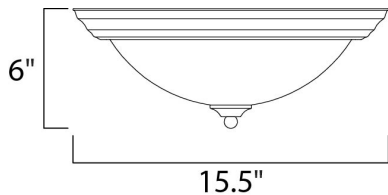

MEASUREMENTS

DIMENSION : 15.5" L x 15.5" W x 6" H
 HANGING WEIGHT : 3.97 lb

LAMPING

INPUT VOLTAGE : 120V
 LUMENS : 2,700 Rated
 BULB : 3 x 13W Fluorescent GU24 , 39W Total
 BULB INCLUDED : (Included)
 DIMMABLE : No
 CRI : 80+ CRI
 COLOR_TEMP : 2700K