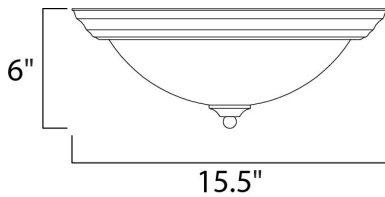

MEASUREMENTS

DIMENSION : 15.5" W x 6" H
 HANGING WEIGHT : 3.97 lb

LAMPING

INPUT VOLTAGE : V
 LUMENS : 2,700 Rated
 BULB : 3 x 13W Fluorescent GU24 , 39W Total
 BULB INCLUDED : (Included)
 DIMMABLE : No
 CRI : 81-82 CRI
 COLOR_TEMP : 2700K