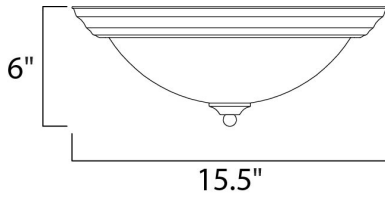

MEASUREMENTS

DIMENSION : 15.5" L x 15.5" W x 6" H
 HANGING WEIGHT : 3.97 lb

LAMPING

INPUT VOLTAGE : 120V
 LUMENS : 2,700 Rated
 BULB : 3 x 13W Fluorescent GU24 , 39W Total
 BULB INCLUDED : (Included)
 DIMMABLE : No
 CRI : 80+ CRI
 COLOR_TEMP : 2700K