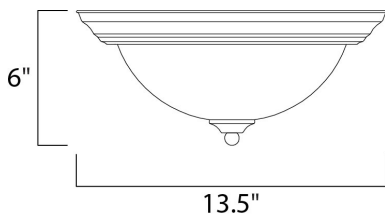

MEASUREMENTS

DIMENSION : 13.5" W x 6" H
 HANGING WEIGHT : 2.65 lb

LAMPING

LUMENS : 1,800 Rated
 BULB : 2 x 13W Fluorescent GU24 , 26W Total
 BULB INCLUDED : (Included)
 DIMMABLE : No
 CRI : 81-82 CRI
 COLOR_TEMP : 2700K