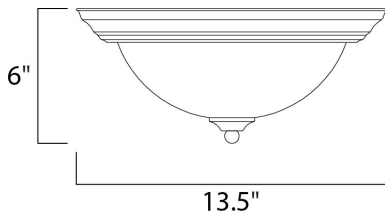

**MEASUREMENTS**

DIMENSION : 13.5" L x 13.5" W x 6" H  
 HANGING WEIGHT : 2.65 lb

**LAMPING**

INPUT VOLTAGE : 120V  
 LUMENS : 1,800 Rated  
 BULB : 2 x 13W Fluorescent GU24 , 26W Total  
 BULB INCLUDED : (Included)  
 DIMMABLE : No  
 CRI : 80+ CRI  
 COLOR\_TEMP : 2700K