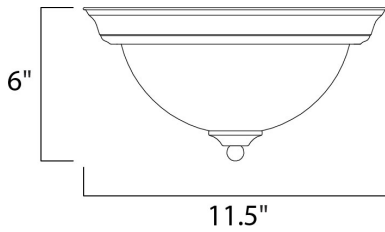

MEASUREMENTS

DIMENSION : 11.5" L x 11.5" W x 6" H
 HANGING WEIGHT : 2.2 lb

LAMPING

INPUT VOLTAGE : 120V
 LUMENS : 900 Rated
 BULB : 1 x 13W Fluorescent GU24 , 13W Total
 BULB INCLUDED : (Included)
 DIMMABLE : No
 CRI : 80+ CRI
 COLOR_TEMP : 2700K