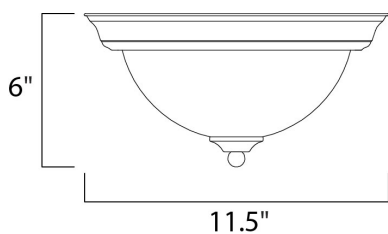

**MEASUREMENTS**

DIMENSION : 11.5" L x 11.5" W x 6" H  
 HANGING WEIGHT : 2.2 lb

**LAMPING**

INPUT VOLTAGE : 120V  
 LUMENS : 900 Rated  
 BULB : 1 x 13W Fluorescent GU24 , 13W Total  
 BULB INCLUDED : (Included)  
 DIMMABLE : No  
 CRI : 80+ CRI  
 COLOR\_TEMP : 2700K