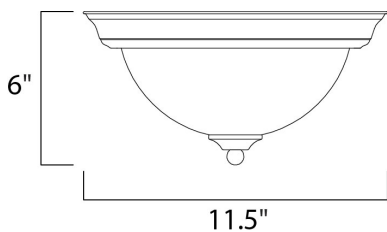

MEASUREMENTS

DIMENSION : 11.5" L x 11.5" W x 6" H
 HANGING WEIGHT : 2.2 lb

LAMPING

INPUT VOLTAGE : 120V
 LUMENS : 900 Rated
 BULB : 1 x 13W Fluorescent GU24 , 13W Total
 BULB INCLUDED : (Included)
 DIMMABLE : No
 CRI : 80+ CRI
 COLOR_TEMP : 2700K