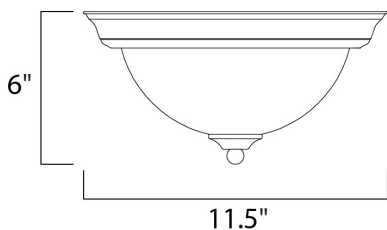

MEASUREMENTS

DIMENSION : 11.5" W x 6" H
 HANGING WEIGHT : 2.7 lb

LAMPING

LUMENS : 900 Rated
 BULB : 1 x 13W Fluorescent GU24 , 13W Total
 BULB INCLUDED : (Included)
 DIMMABLE : No
 CRI : 81-82 CRI
 COLOR_TEMP : 2700K