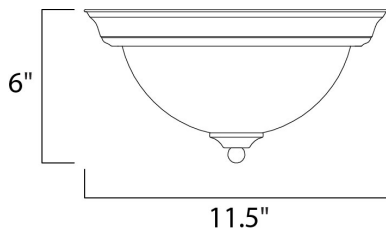

MEASUREMENTS

DIMENSION : 11.5" L x 11.5" W x 6" H
 HANGING WEIGHT : 2.7 lb

LAMPING

INPUT VOLTAGE : 120V
 LUMENS : 900 Rated
 BULB : 1 x 13W Fluorescent GU24 , 13W Total
 BULB INCLUDED : (Included)
 DIMMABLE : No
 CRI : 80+ CRI
 COLOR_TEMP : 2700K