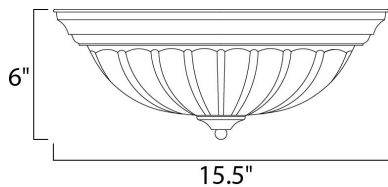

**MEASUREMENTS**

DIMENSION : 15.5" W x 6" H  
 HANGING WEIGHT :

**LAMPING**

INPUT VOLTAGE : V  
 LUMENS : 2,700 Rated  
 BULB : 3 x 13W Fluorescent GU24 , 39W Total  
 BULB INCLUDED : (Included)  
 DIMMABLE : No  
 CRI : 81-82 CRI  
 COLOR\_TEMP : 2700K