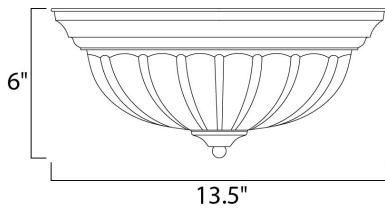

LAMPING

INPUT VOLTAGE : V

LUMENS : 1,800 Rated

BULB : 2 x 13W Fluorescent GU24 , 26W Total

BULB INCLUDED : (Included)

DIMMABLE : No

CRI : 81-82 CRI

COLOR_TEMP : 2700K