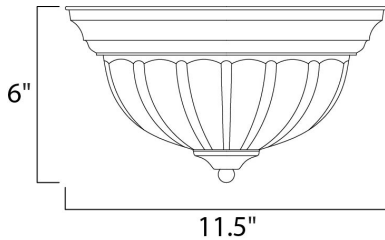

MEASUREMENTS

DIMENSION : 11.5" L x 11.5" W x 6" H
 HANGING WEIGHT : 2.2 lb

LAMPING

INPUT VOLTAGE : 120V
 LUMENS : 900 Rated
 BULB : 1 x 13W Fluorescent GU24 , 13W Total
 BULB INCLUDED : (Included)
 DIMMABLE : No
 CRI : 80+ CRI
 COLOR_TEMP : 2700K