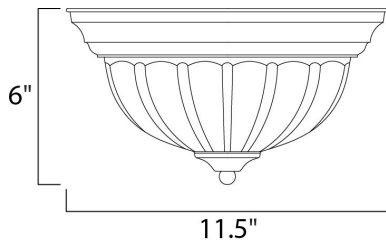

MEASUREMENTS

DIMENSION : 11.5" W x 6" H

HANGING WEIGHT :

LAMPING

INPUT VOLTAGE : V

LUMENS : 900 Rated

BULB : 1 x 13W Fluorescent GU24 , 13W Total

BULB INCLUDED : (Included)