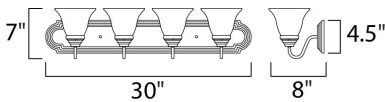

**MEASUREMENTS**

DIMENSION : 30" W x 7" H x 8" Ext  
 BACK PLATE : 4.33" W x 26.68" H x 4.07" HCO  
 HANGING WEIGHT : 7.26 lb

**LAMPING**

INPUT VOLTAGE : 120V  
 LUMENS : 3,600 Rated  
 BULB : 4 x 13W Fluorescent GU24 , 52W Total  
 BULB INCLUDED : (Included)  
 DIMMABLE : No  
 CRI : 80+ CRI  
 COLOR\_TEMP : 2700K