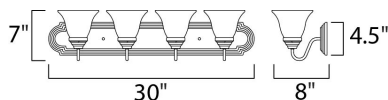

MEASUREMENTS

DIMENSION : 30" W x 7" H x 8" Ext
 BACK PLATE : 30" W x 4.84" H x 4.07" HCO
 HANGING WEIGHT : 7.28 lb

LAMPING

LUMENS : 3,600 Rated
 BULB : 4 x 13W Fluorescent GU24 , 52W Total
 BULB INCLUDED : (Included)
 DIMMABLE : No
 CRI : 81-82 CRI
 COLOR_TEMP : 2700K
 LIGHTING_DIRECTION : Both