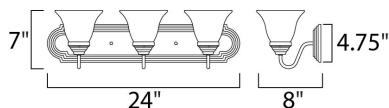

MEASUREMENTS

DIMENSION : 24" W x 7" H x 8" Ext
 BACK PLATE : 4.33" W x 20.47" H x 4.07" HCO
 HANGING WEIGHT : 5.58 lb

LAMPING

INPUT VOLTAGE : 120V
 LUMENS : 2,700 Rated
 BULB : 3 x 13W Fluorescent GU24 , 39W Total
 BULB INCLUDED : (Included)
 DIMMABLE : No
 CRI : 80+ CRI
 COLOR_TEMP : 2700K