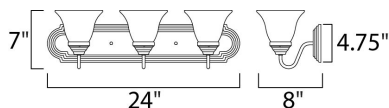

MEASUREMENTS

DIMENSION : 24" W x 7" H x 8" Ext
 BACK PLATE : 24" W x 4.84" H x 4.07" HCO
 HANGING WEIGHT : 5.58 lb

LAMPING

LUMENS : 2,700 Rated
 BULB : 3 x 13W Fluorescent GU24 , 39W Total
 BULB INCLUDED : (Included)
 DIMMABLE : No
 CRI : 81-82 CRI
 COLOR_TEMP : 2700K
 LIGHTING_DIRECTION : Both