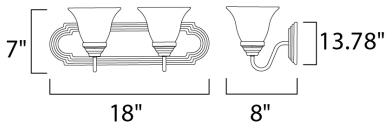

MEASUREMENTS

DIMENSION : 18" W x 7" H x 8" Ext
 BACK PLATE : 4.33" W x 13.78" H x 4.07" HCO
 HANGING WEIGHT : 3.52 lb

LAMPING

INPUT VOLTAGE : 120V
 LUMENS : 1,800 Rated
 BULB : 2 x 13W Fluorescent GU24 , 26W Total
 BULB INCLUDED : (Included)
 DIMMABLE : No
 CRI : 80+ CRI
 COLOR_TEMP : 2700K