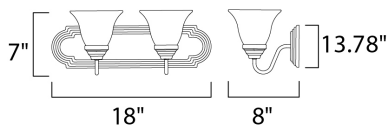

MEASUREMENTS

DIMENSION : 18" W x 7" H x 8" Ext
 BACK PLATE : 18" W x 4.84" H
 HANGING WEIGHT :

LAMPING

INPUT VOLTAGE : V
 LUMENS : 1,800 Rated
 BULB : 2 x 13W Fluorescent GU24 , 26W Total
 BULB INCLUDED : (Included)
 DIMMABLE : No
 CRI : 81-82 CRI
 COLOR_TEMP : 2700K
 LIGHTING_DIRECTION : Up/Down