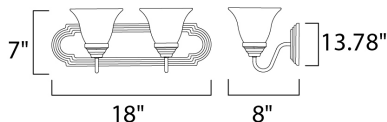

MEASUREMENTS

DIMENSION : 18" W x 7" H x 8" Ext
 BACK PLATE : 18" W x 4.84" H x 4.07" HCO
 HANGING WEIGHT : 3.53 lb

LAMPING

LUMENS : 1,800 Rated
 BULB : 2 x 13W Fluorescent GU24 , 26W Total
 BULB INCLUDED : (Included)
 DIMMABLE : No
 CRI : 81-82 CRI
 COLOR_TEMP : 2700K