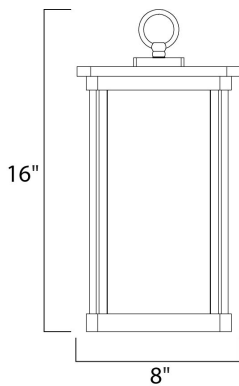

ADDITIONAL

RATED LIFE 10000 Hours
OPERATING TEMPERATURE:
-20°C (-4°F), 40°C (104°F)

MEASUREMENTS

DIMENSION : 8" W x 16" H
HANGING WEIGHT : 8.14 lb

LAMPING

LUMENS : 1,760 Rated
BULB : 1 x 26W Fluorescent GU24 , 26W Total
BULB INCLUDED : (Included)
DIMMABLE : No
COLOR_TEMP : 2700K