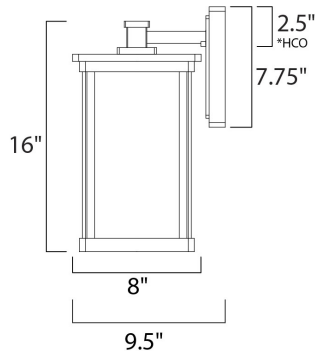

\*height from center of outlet to the top of the fixture

#### MEASUREMENTS

DIMENSION : 8" W x 16" H x 9.5" Ext  
 BACK PLATE : 5.25" W x 7.75" H x 2.5" HCO  
 HANGING WEIGHT : 5.72 lb