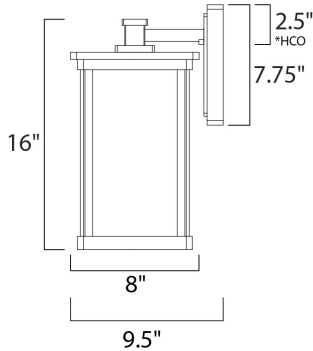

\*height from center of outlet to the top of the fixture

#### MEASUREMENTS

DIMENSION : 8" W x 16" H x 9.5" Ext  
 BACK PLATE : 5.25" W x 7.75" H x 2.5" HCO  
 HANGING WEIGHT : 5.72 lb