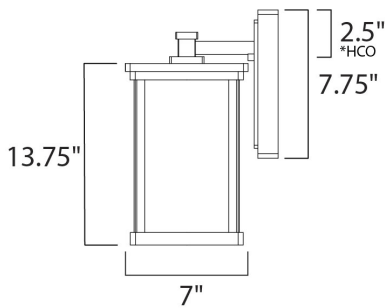

\*height from center of outlet to the top of the fixture

**MEASUREMENTS**

DIMENSION : 7" W x 13.75" H x 8.5" Ext  
 BACK PLATE : 5.25" W x 7.75" H x 2.5" HCO  
 HANGING WEIGHT : 4.62 lb

**LAMPING**

LUMENS : 1,355 Rated  
 BULB : 1 x 18W Fluorescent GU24 , 18W Total  
 BULB INCLUDED : (Included)  
 DIMMABLE : No  
 COLOR\_TEMP : 27000K