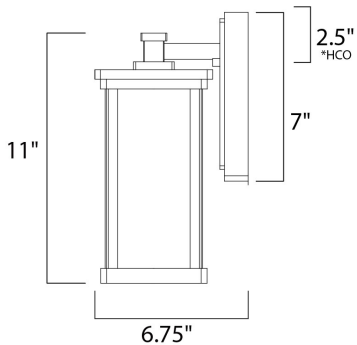

PRODUCT DESCRIPTION

Simple lines create a transitional style that fits a wide variety of exterior home design. Available in both Platinum and Bronze finish with Frosted Seedy glass in florescent or incandescent. Fluorescent models can easily be adapted to LED with the optional LED GU24 lamp.

MEASUREMENTS

DIMENSION : 5.25" W x 11" H x 6.75" Ext
BACK PLATE : 3" W x 7" H x 2.5" HCO
HANGING WEIGHT : 2.86 lb

LAMPING

LUMENS : 900 Rated
BULB : 1 x 13W Fluorescent GU24 , 13W Total
BULB INCLUDED : (Included)
DIMMABLE : No
COLOR_TEMP : 27000K

FINISHES OPTION

Platinum

GLASS

Frosted Seedy FS

MATERIAL

Die Cast Aluminum

RATINGS

cETLus
Wet Location

ADDITIONAL

RATED LIFE 1000 Hours
OPERATING TEMPERATURE:
-20°C (-4°F), 40°C (104°F)

Always consult a qualified electrician before installing any lighting product.