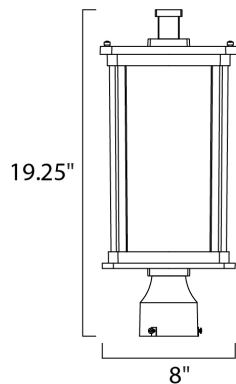

**MEASUREMENTS**

DIMENSION : 8" W x 19.25" H
 HANGING WEIGHT : 6.6 lb

LAMPING

LUMENS : 1,760 Rated
 BULB : 1 x 26W Fluorescent GU24 , 26W Total
 BULB INCLUDED : (Included)
 DIMMABLE : No
 COLOR_TEMP : 2700K