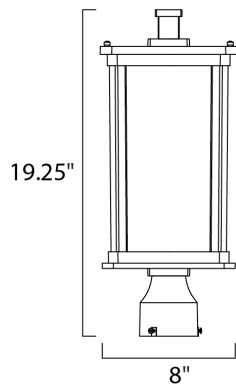

MEASUREMENTS

DIMENSION : 8" L x 8" W x 19.25" H
HANGING WEIGHT : 6.6 lb

LAMPING

INPUT VOLTAGE : 120V
LUMENS : 1,760 Rated
BULB : 1 x 26W Fluorescent GU24 , 26W Total
BULB INCLUDED : (Included)
DIMMABLE : No
COLOR_TEMP : 2700K