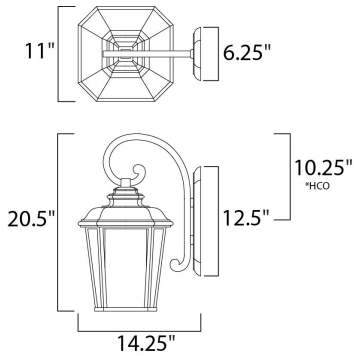

PRODUCT DESCRIPTION

MEASUREMENTS

DIMENSION : 11" W x 20.5" H x 14.25" Ext
BACK PLATE : 6.25" W x 12.5" H x 10.25" HCO
HANGING WEIGHT : 12.5 lb

LAMPING

INPUT VOLTAGE : 120V
LUMENS : 1,760 Rated
BULB : 1 x 26W Fluorescent GU24 , 0W Total
BULB INCLUDED : (Included)
DIMMABLE : No
COLOR_TEMP : 2700K

FINISHES OPTION

Black Oxide

GLASS

Seedy and Frosted CDFT

MATERIAL

Die Cast Aluminum

RATINGS

Wet Location

ADDITIONAL

OPERATING TEMPERATURE:
-20°C (-4°F), 40°C (104°F)

Always consult a qualified electrician before installing any lighting product.