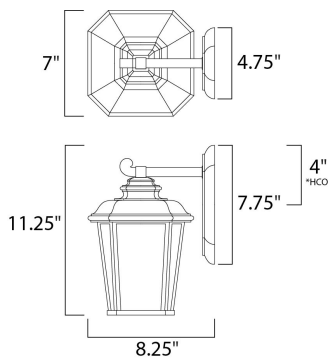

PRODUCT DESCRIPTION

MEASUREMENTS

DIMENSION : 7" W x 11.25" H x 8.25" Ext
BACK PLATE : 4.75" W x 7.75" H x 4" HCO
HANGING WEIGHT : 4.1 lb

LAMPING

INPUT VOLTAGE : 120V
LUMENS : 900 Rated
BULB : 1 x 13W Fluorescent GU24 , 13W Total
BULB INCLUDED : (Included)
DIMMABLE : No
COLOR_TEMP : 2700K

FINISHES OPTION

Black Oxide (BO)

GLASS

Seedy and Frosted CDFT

MATERIAL

Die Cast Aluminum

RATINGS

Wet Location

ADDITIONAL

OPERATING TEMPERATURE:
-20°C (-4°F), 40°C (104°F)

Always consult a qualified electrician before installing any lighting product.