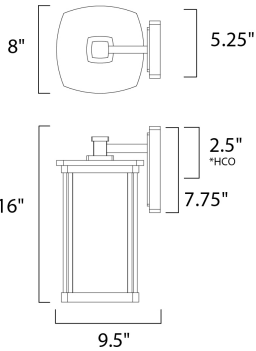

MEASUREMENTS

DIMENSION : 8" W x 16" H x 9.5" Ext
BACK PLATE : 5.25" W x 7.75" H x 2.5" HCO
HANGING WEIGHT : 8.45 lb

LAMPING

INPUT VOLTAGE : 120V
LUMENS : 1,760 Rated
BULB : 1 x 26W Fluorescent GU24 , 26W Total
BULB INCLUDED : (Included)
DIMMABLE : No
COLOR_TEMP : 2700K

Always consult a qualified electrician before installing any lighting product.