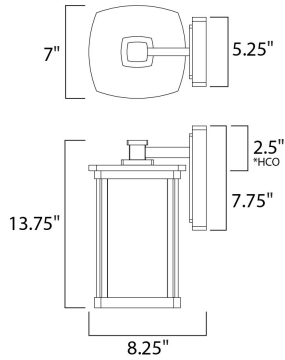

PRODUCT DESCRIPTION

The craftsman inspired Bungalow EE energy efficient outdoor cast aluminum collection is finished in Bronze. The exterior Seedy glass adds texture while the interior Wilshire glass adds warmth. The use of fluorescent light gives the ultimate in energy savings and low-maintenance operation. Bungalow EE is also available with incandescent light in the Bungalow collection.

MEASUREMENTS

DIMENSION : 7" W x 13.75" H x 8.25" Ext
BACK PLATE : 5.25" W x 7.75" H x 2.5" HCO
HANGING WEIGHT : 5.6 lb

LAMPING

INPUT VOLTAGE : 120V
LUMENS : 1,355 Rated
BULB : 1 x 18W Fluorescent GU24 , 18W Total
BULB INCLUDED : (Included)
DIMMABLE : No
COLOR_TEMP : 2700K

FINISHES OPTION

Bronze (BZ)

GLASS

Seedy and Wilshire CDWS

MATERIAL

Die Cast Aluminum

RATINGS

cETLus
Wet Location

ADDITIONAL

INSTALL UP/DOWN: Up
INCANDESCENT WATTS: 123
RATED LIFE 10000 Hours
OPERATING TEMPERATURE:
-20°C (-4°F), 40°C (104°F)

Always consult a qualified electrician before installing any lighting product.